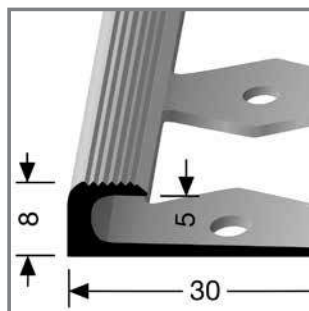

FLEXIBLE ALUMINIUMPROFILE (zum Verschrauben)

30 x 8 ext x 5 int x 2.500 mm

2 Farben: Silber 1456 011 / Edelstahl 1456 012

Lieferform: 10 Stück zu 2,5 lfm