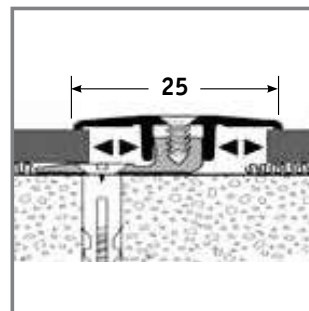

EDELSTAHL ÜBERGANGSPROFIL (zum Verschrauben)

25 x 4/9,5 x 2.700 mm

2 Farben: Silber 1451 011 / Edelstahl 1451 012

Lieferform: 10 Stück zu 2,7 lfm