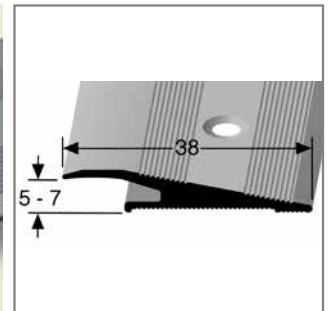

ALUMINIUM RAMPENPROFIL (zum Verschrauben)

38 x 2.700 mm

2 Farben: Silber 1454 011 / Edelstahl 1454 012

Lieferform: 10 Stück zu 2,7 lfm